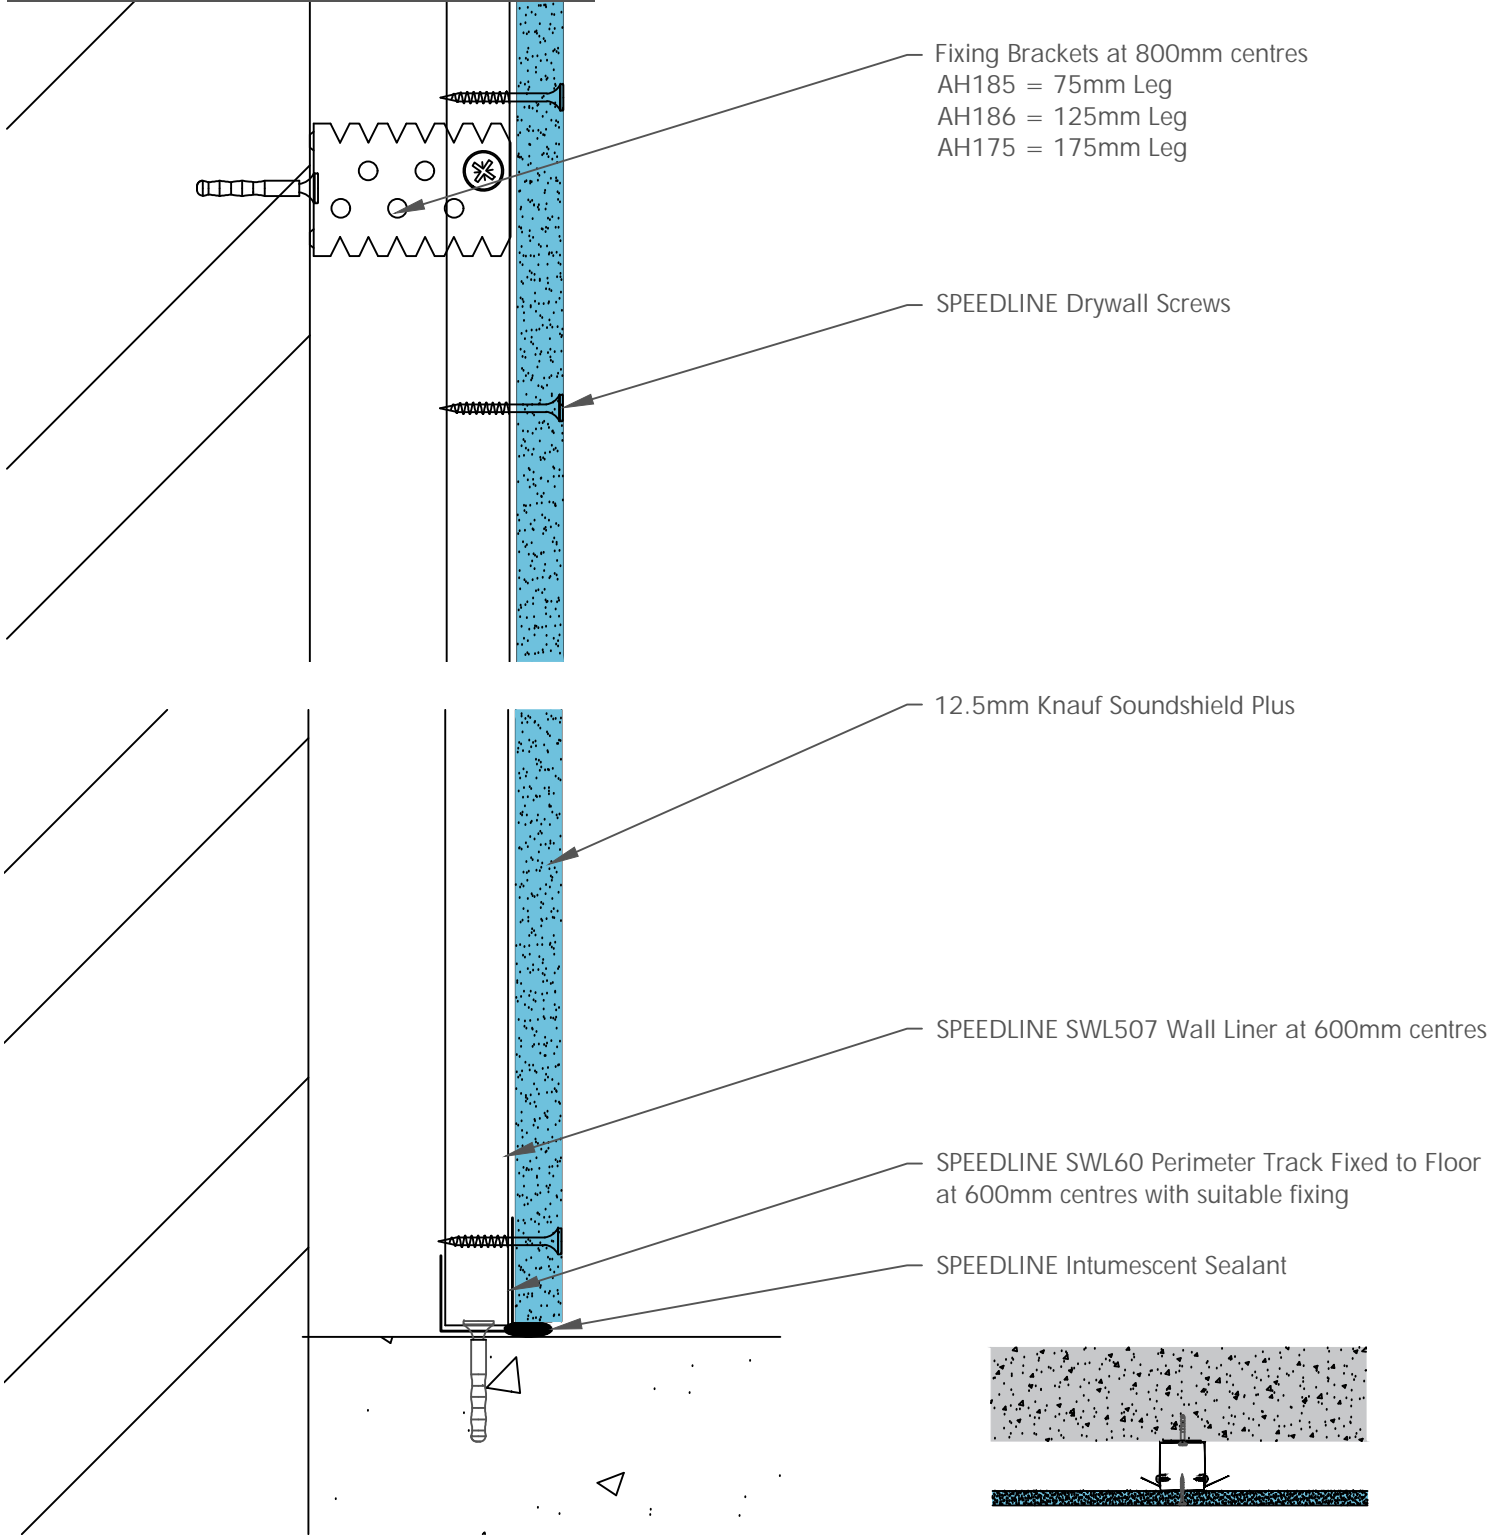

Board Thickness	Speedline Drywall Fixing Length
12.5mm & 15mm	25mm
12.5mm + 12.5mm	25mm + 38mm
12.5mm + 15mm	25mm + 42mm
15mm + 15mm	25mm + 42mm

CDR No: \_\_\_\_\_ DATE: 22/10/19 \_\_\_\_\_ Details to be read in conjunction with project specification guidelines

WALL LINING SYSTEM - WL507-K-53

All performance data and system specifications are for systems constructed with materials & components as shown. The inclusion or substitution of any other manufacturers materials or components could invalidate test data and system performance and permission must be given in writing by SIG PLC.